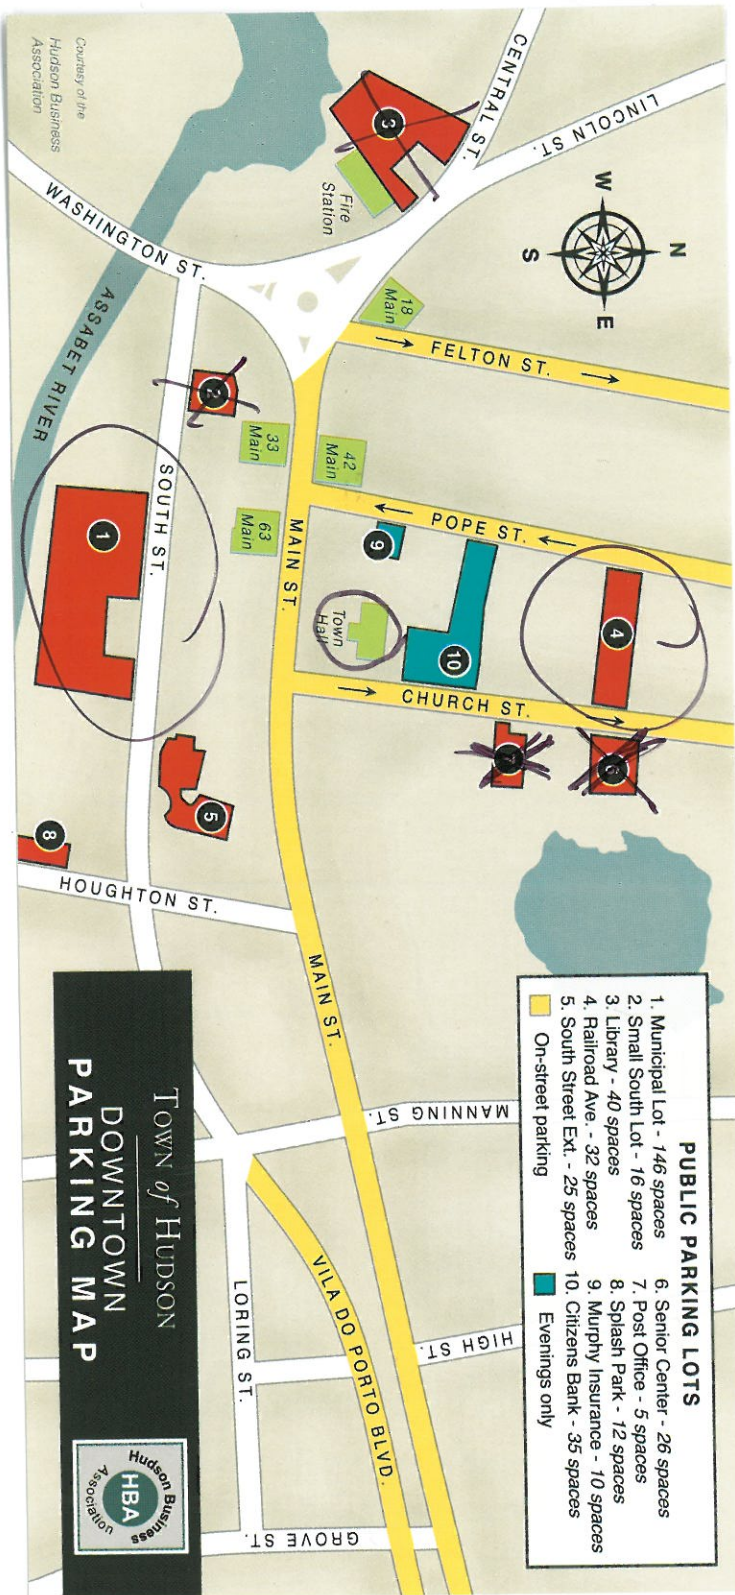

Courtesy of the Hudson Business Association

- PUBLIC PARKING LOTS**
- 1. Municipal Lot - 146 spaces
 - 2. Small South Lot - 16 spaces
 - 3. Library - 40 spaces
 - 4. Railroad Ave. - 32 spaces
 - 5. South Street Ext. - 25 spaces
 - 6. Senior Center - 26 spaces
 - 7. Post Office - 5 spaces
 - 8. Splash Park - 12 spaces
 - 9. Murphy Insurance - 10 spaces
 - 10. Citizens Bank - 35 spaces
- On-street parking
■ Evenings only

**TOWN of HUDSON
DOWNTOWN
PARKING MAP**